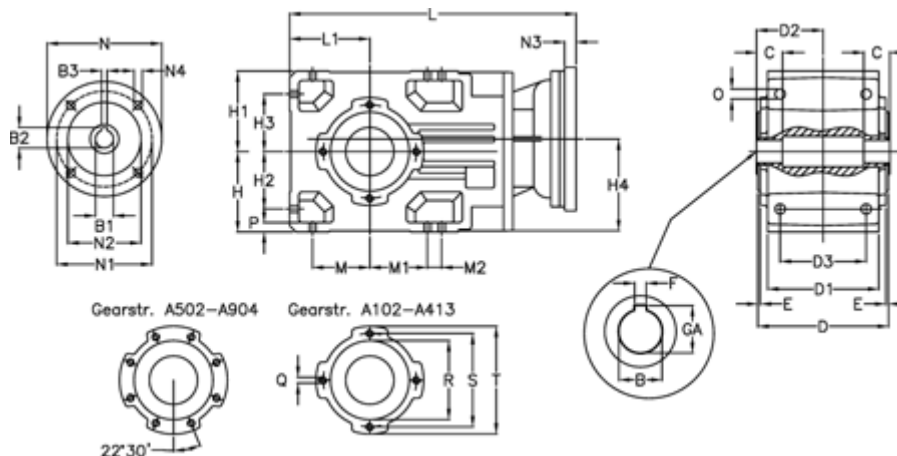

Article number: 296003520184220  
 Description: Bevel helical gearbox  
 A353UH35-201,8-P63B5

## Measures

|           |                                   |            |            |         |
|-----------|-----------------------------------|------------|------------|---------|
| B = 35    | D3 = 135                          | H3 = 73.0  | N1 = 115   | S = 130 |
| B1 = 11   | Description = A353 UH35-xx P63 B5 | H4 = 114.0 | N2 = 95    | T = 150 |
| B2 = 12.8 | E = 3.5                           | L = 417.0  | N3 = 4     |         |
| B3 = 4    | F = 12                            | L1 = 100   | N4 = M8x19 |         |
| C = 70    | GA = 38.3                         | M = 73.0   | O = 12.0   |         |
| D = 173   | H = 100                           | M1 = 73.0  | P = 11     |         |
| D1 = 166  | H1 = 100                          | M2 = 11    | Q = M10x17 |         |
| D2 = 88.5 | H2 = 73.0                         | N = 140    | R = 110    |         |